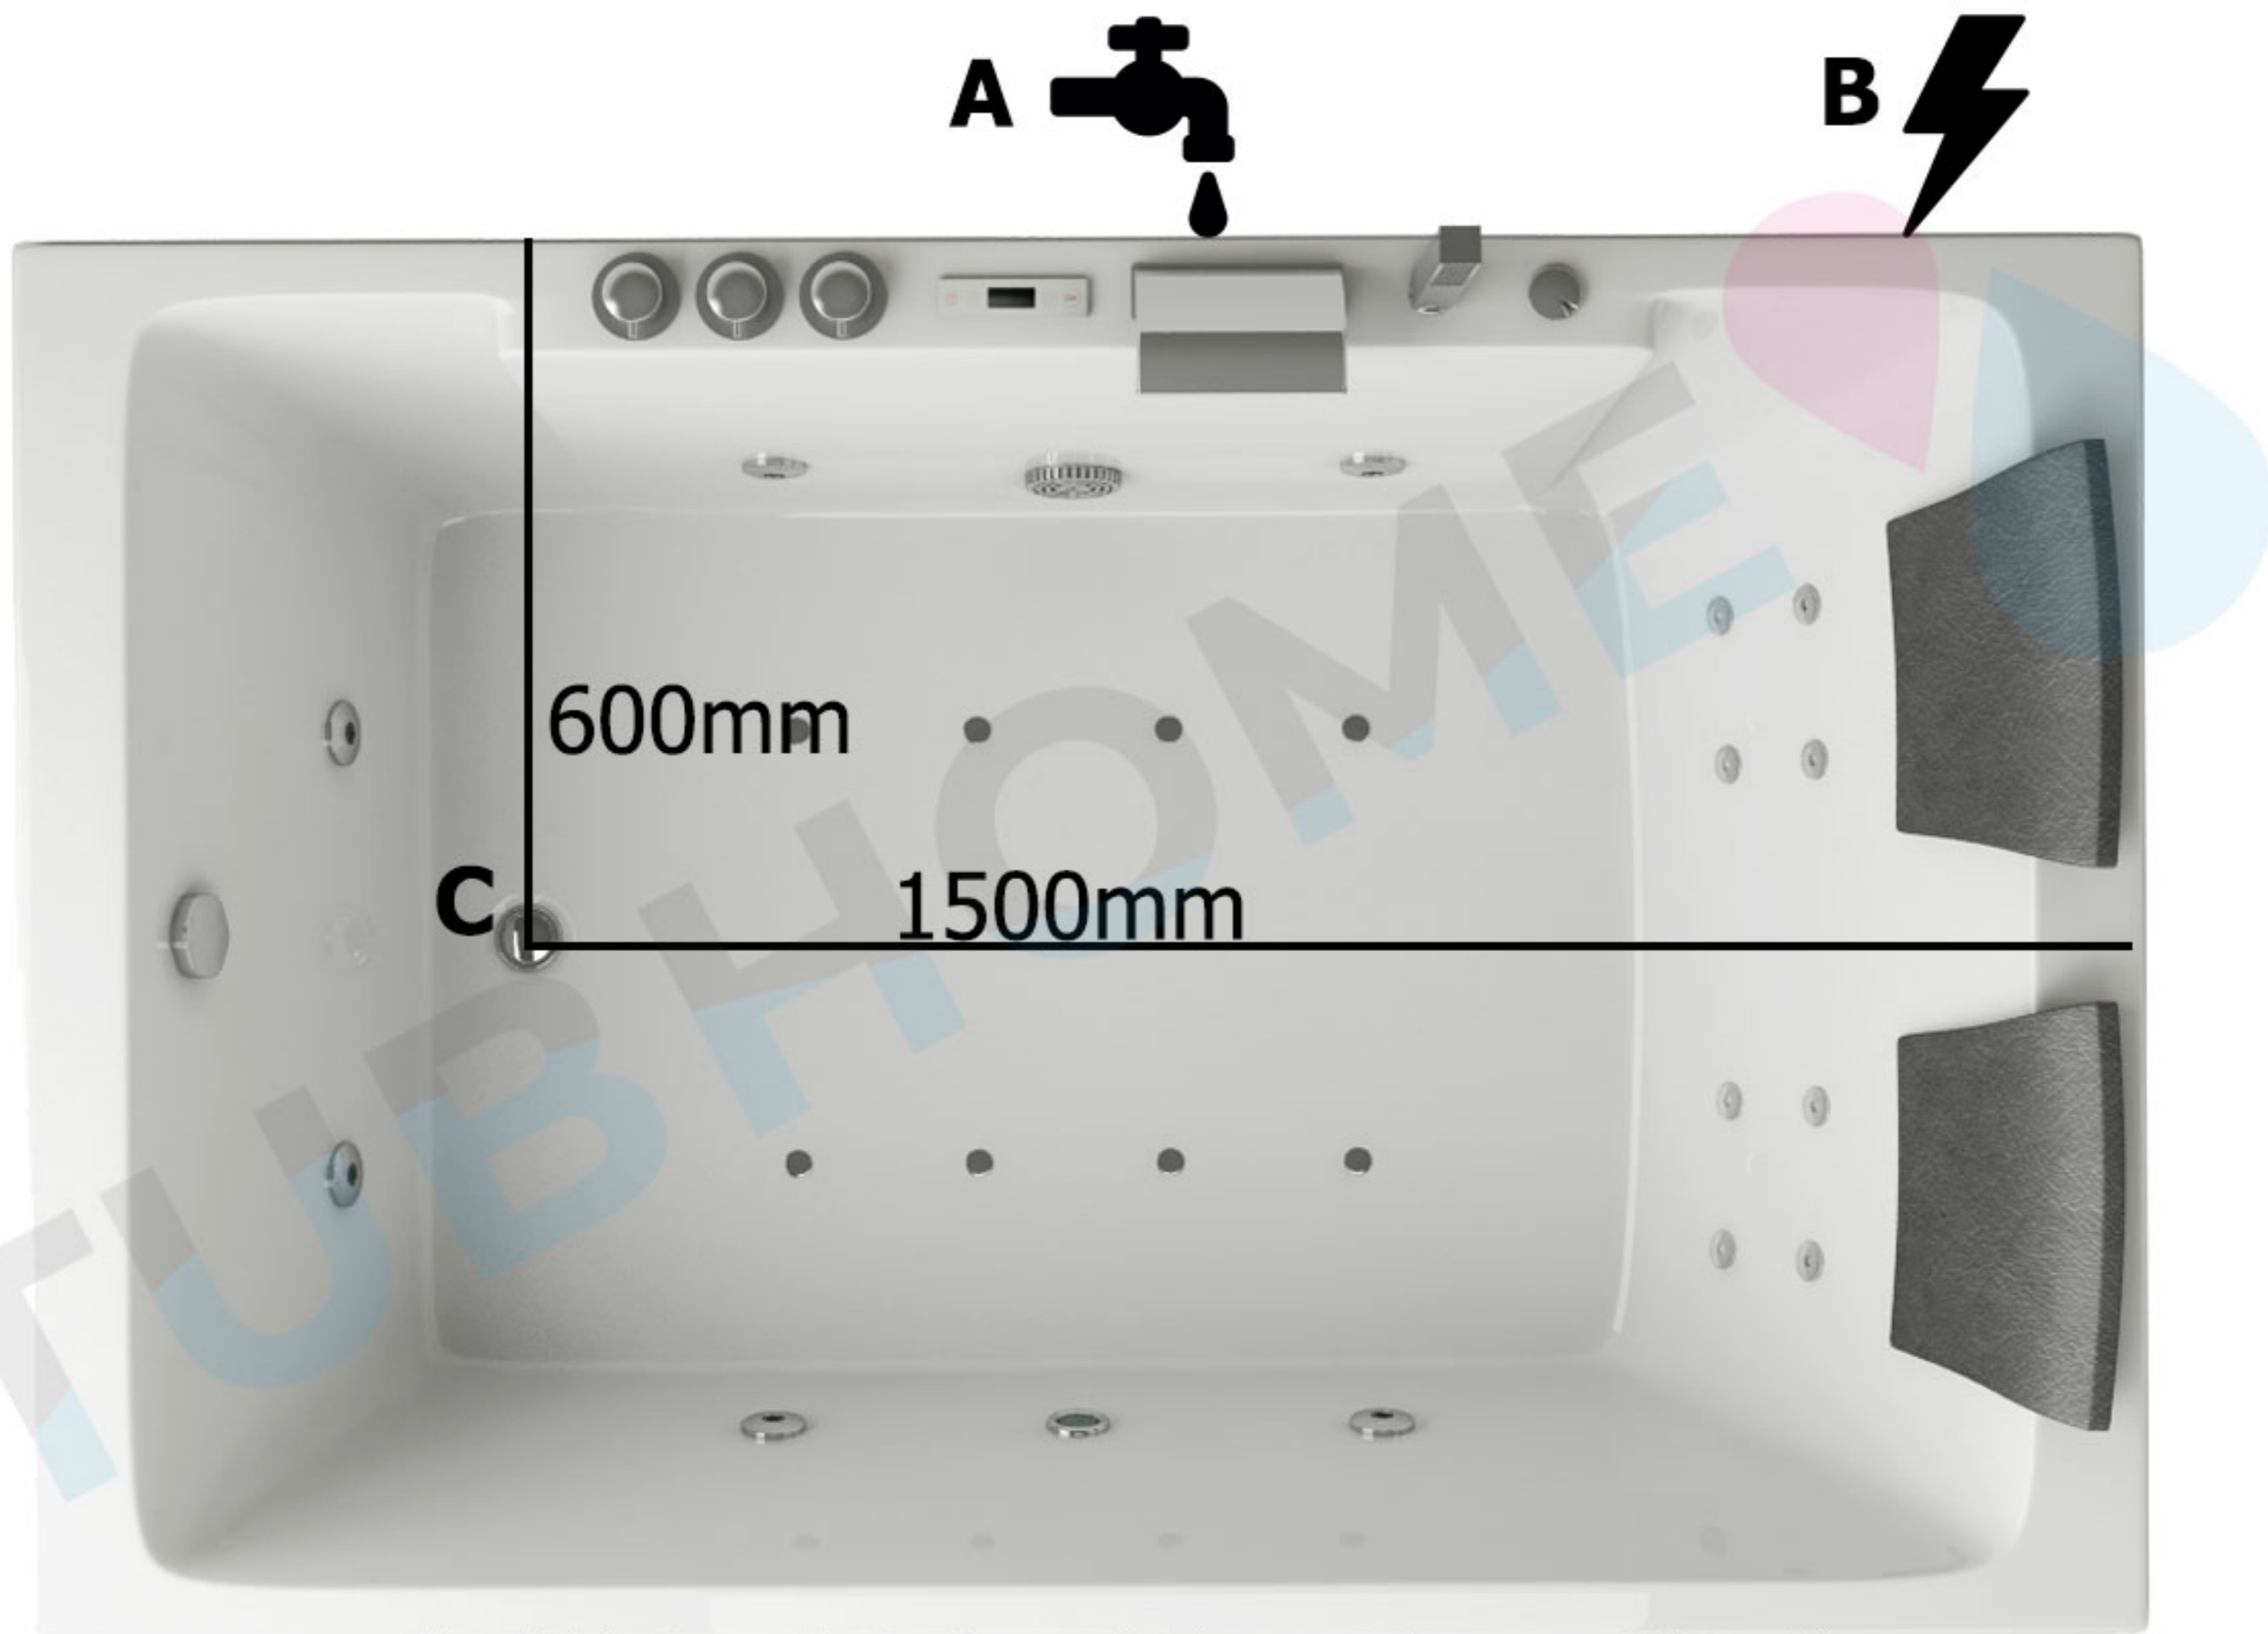

# SPATEC Duo 120

**A:** Water intake, 35cm above the floor

**B:** Electrical outlet, 35cm above the floor  
230V – 16 A, 3x cable 2,5mm<sup>2</sup>

**C:** Drain