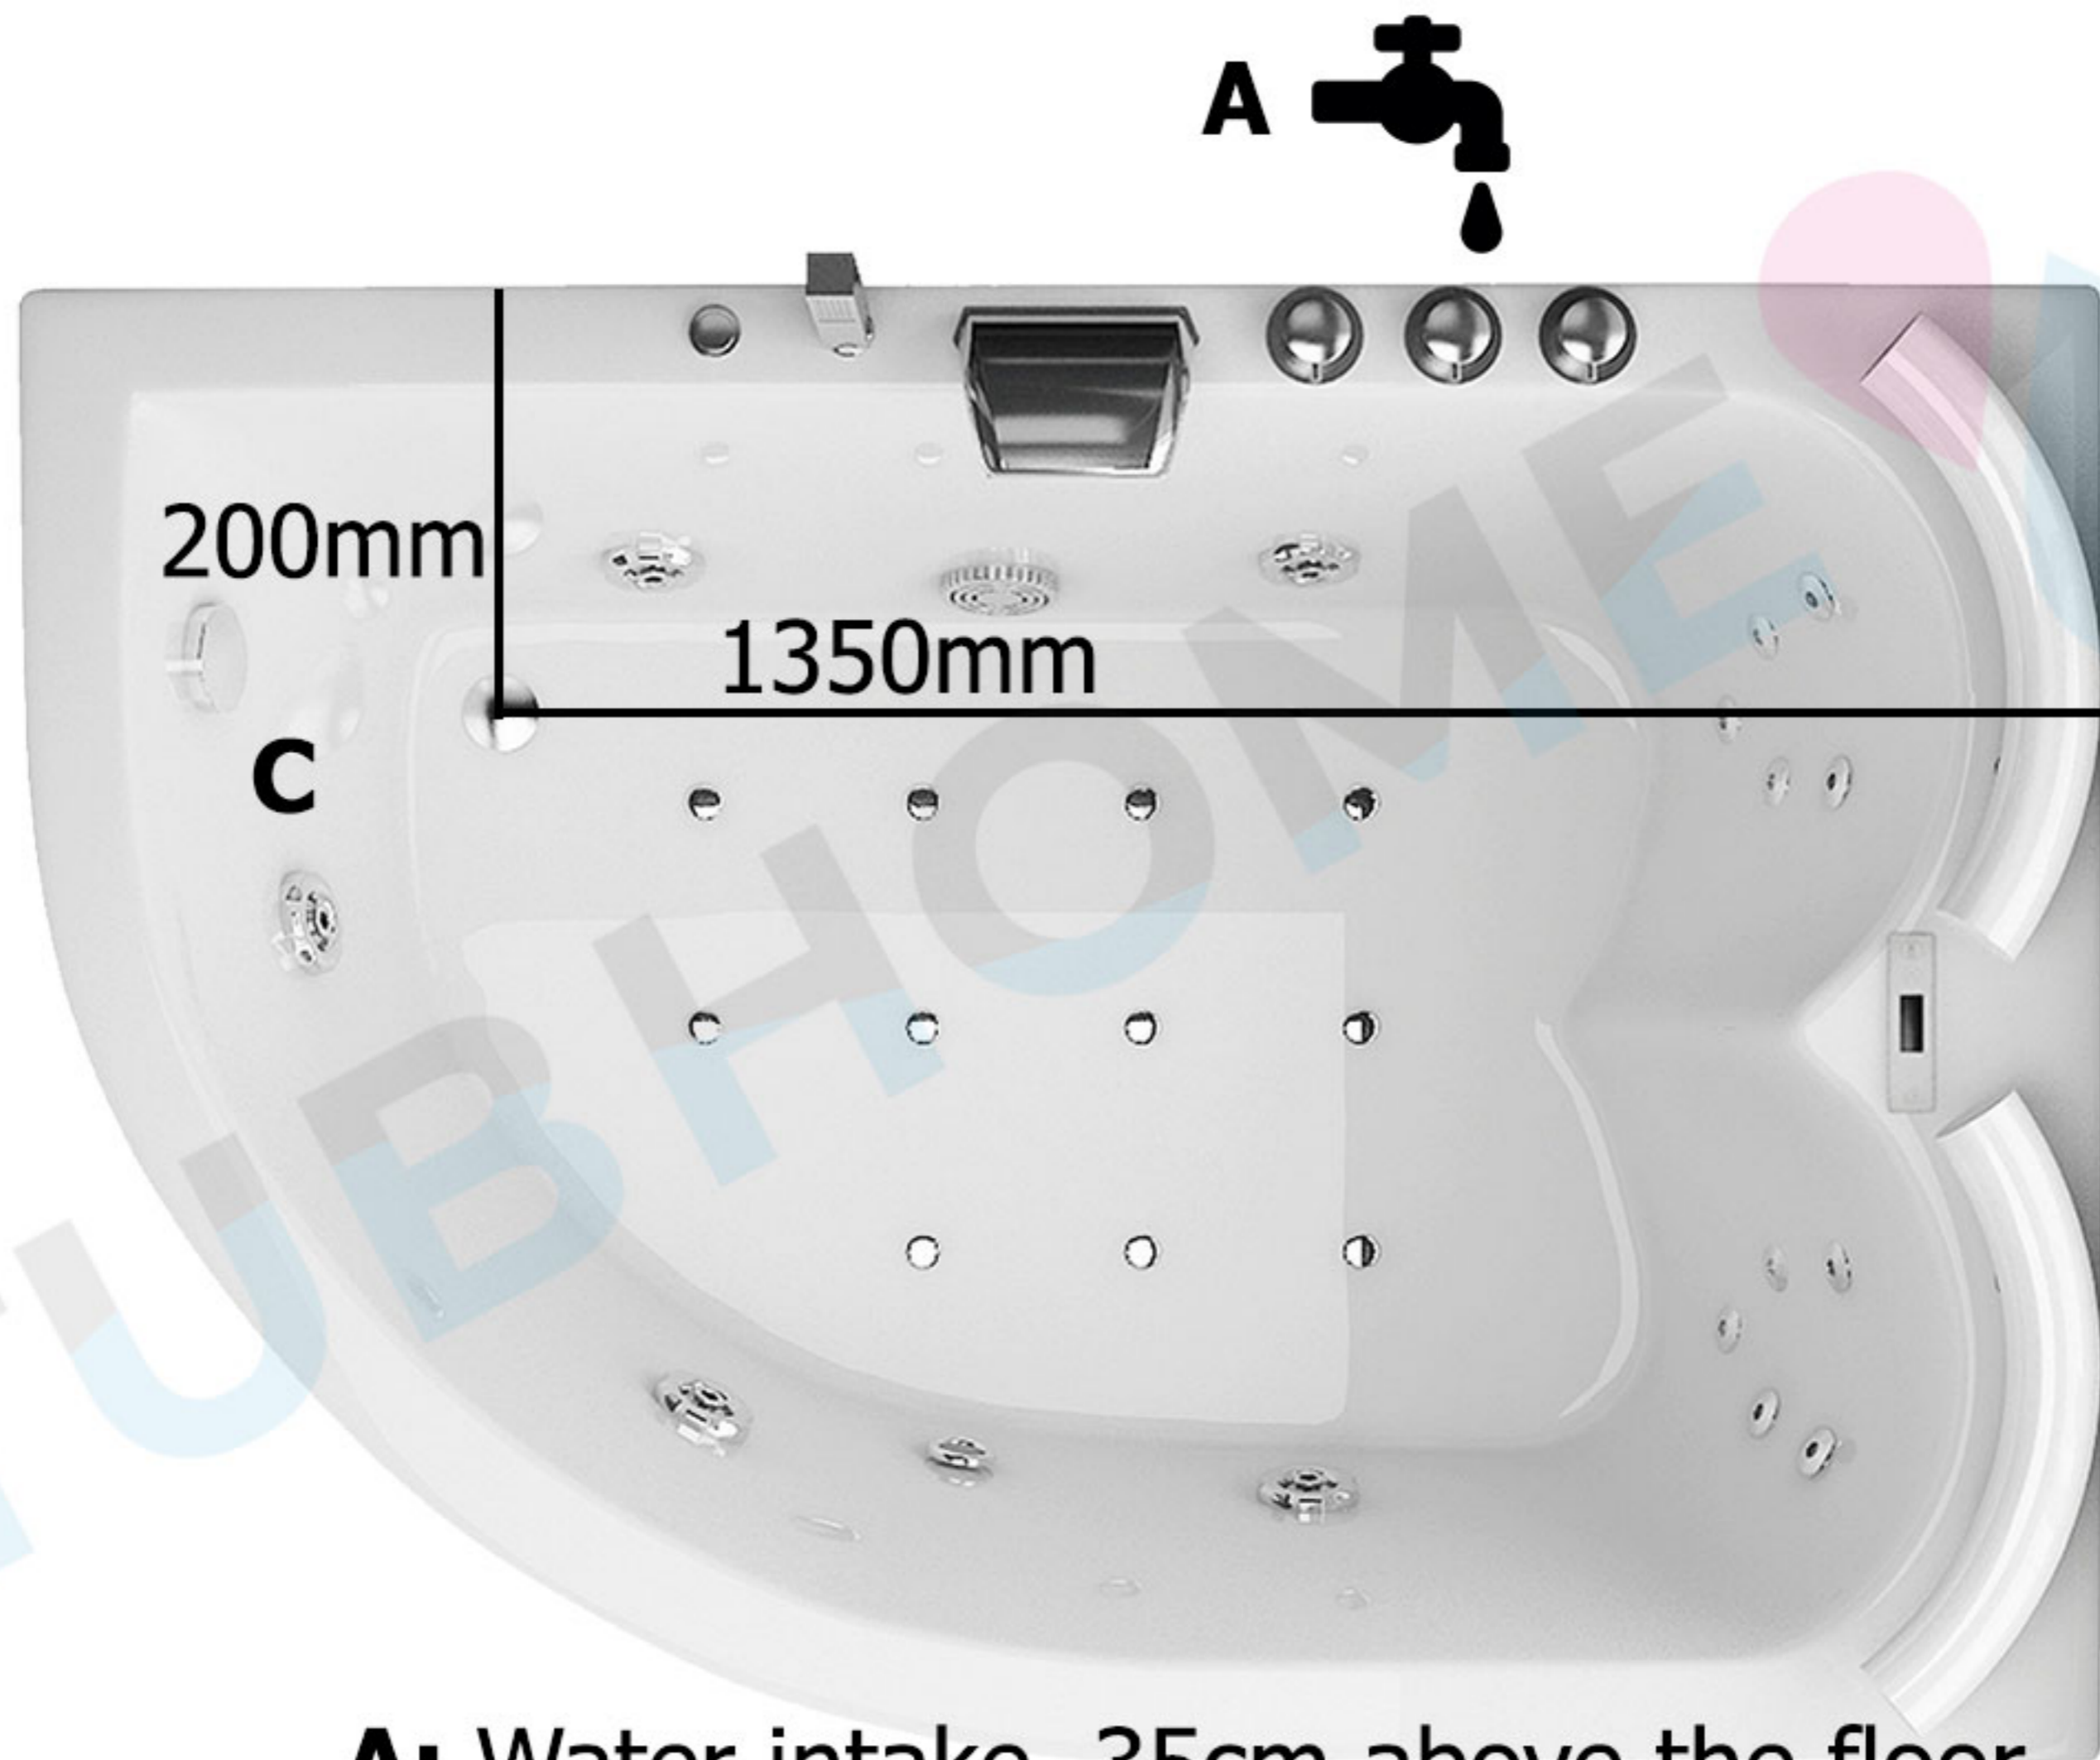

SPATEC Trevi RIGHT

A: Water intake, 35cm above the floor

B: Electrical outlet, 35cm above the floor
230V – 16 A, 3x cable 2,5mm²

C: Drain